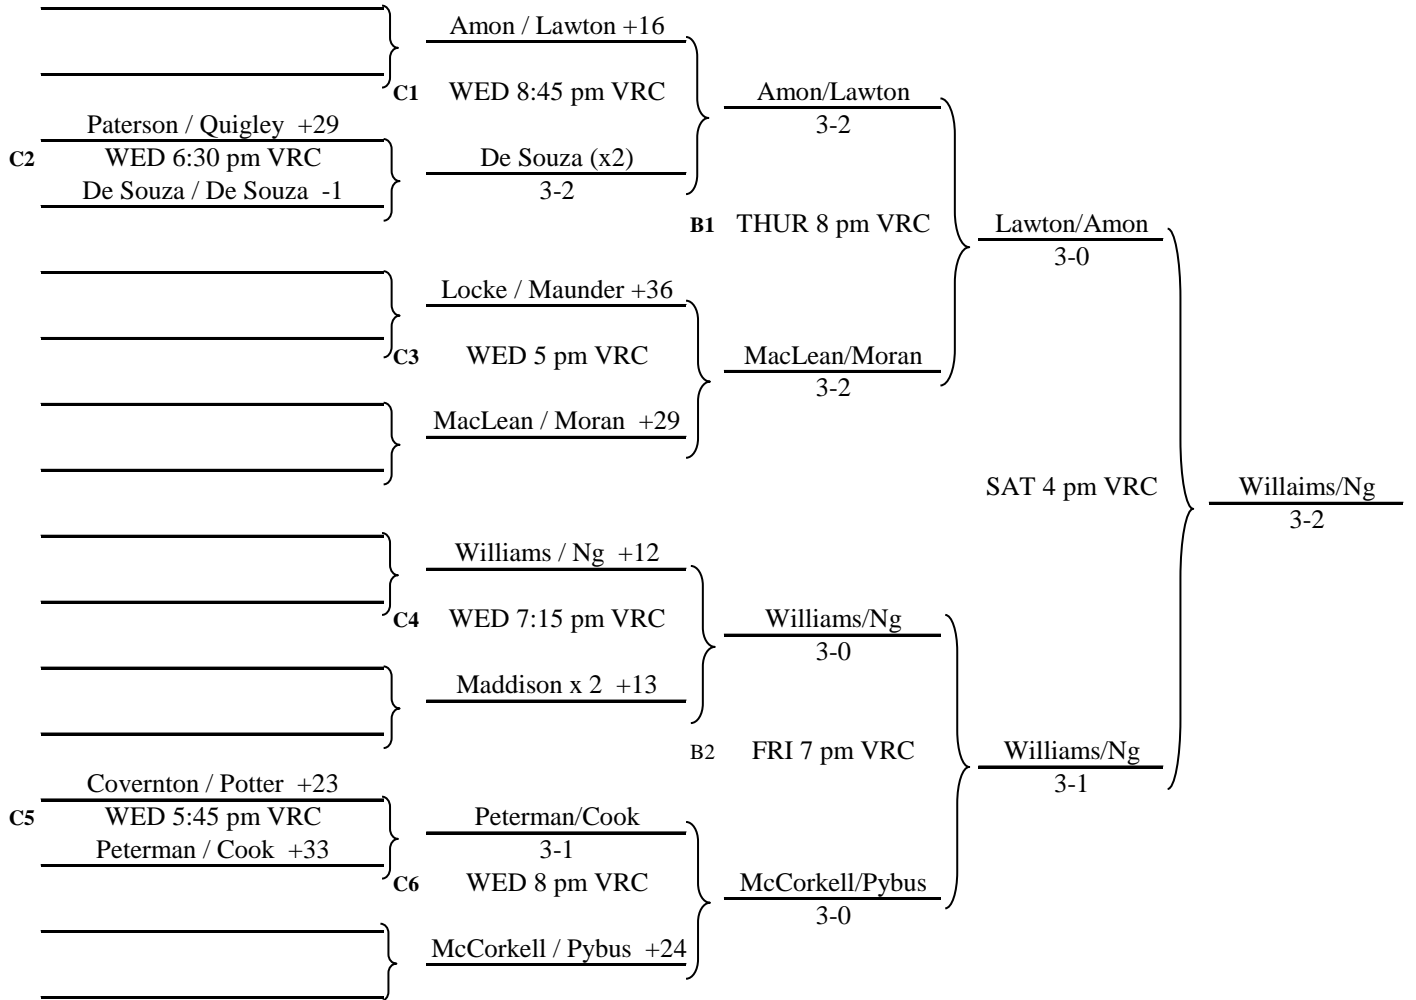

# GAMBLE 100 & 75 DOUBLES SQUASH TOURNAMENT

**EVENT:**

## Gamble "100" OPEN