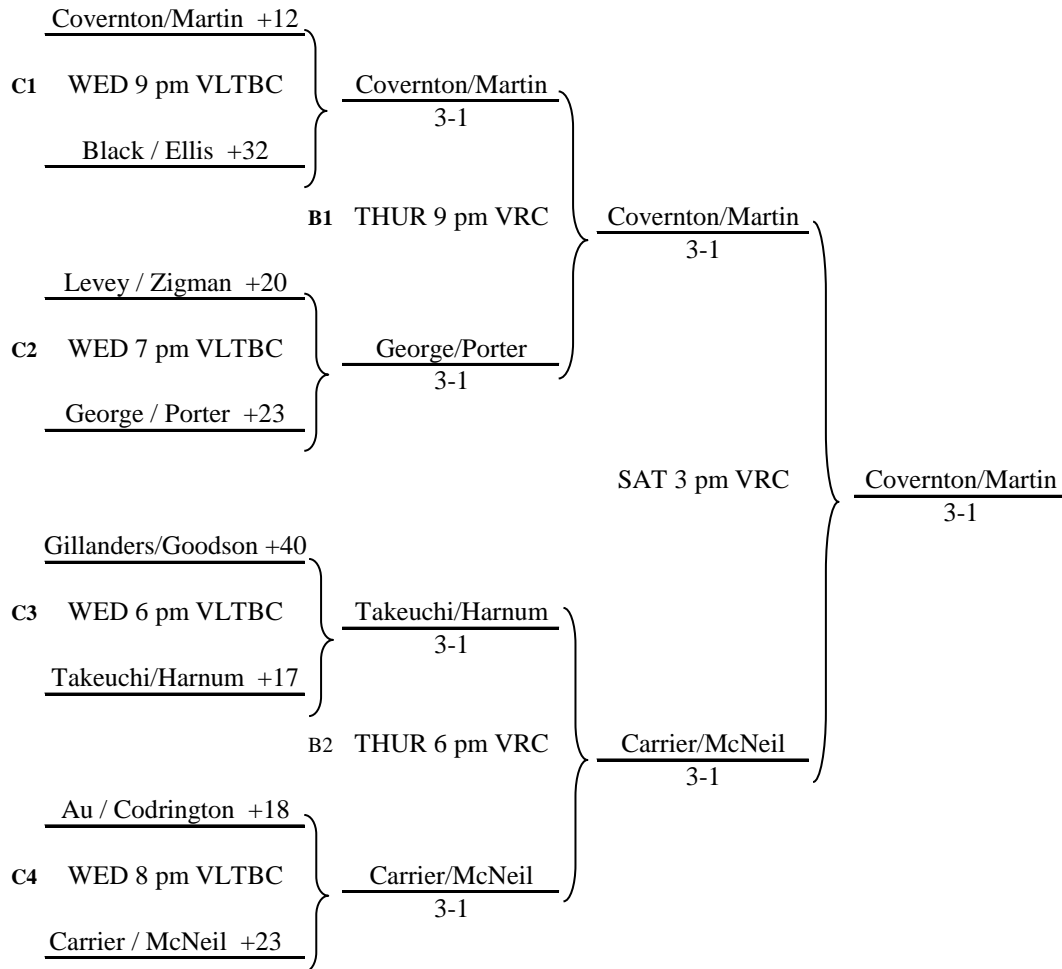

### 3/4 "C" Draw (Losing Semi Finalists)

### "D" Draw Final

# GAMBLE 100 & 75 DOUBLES SQUASH TOURNAMENT

**EVENT:**

## Gamble "75" OPEN