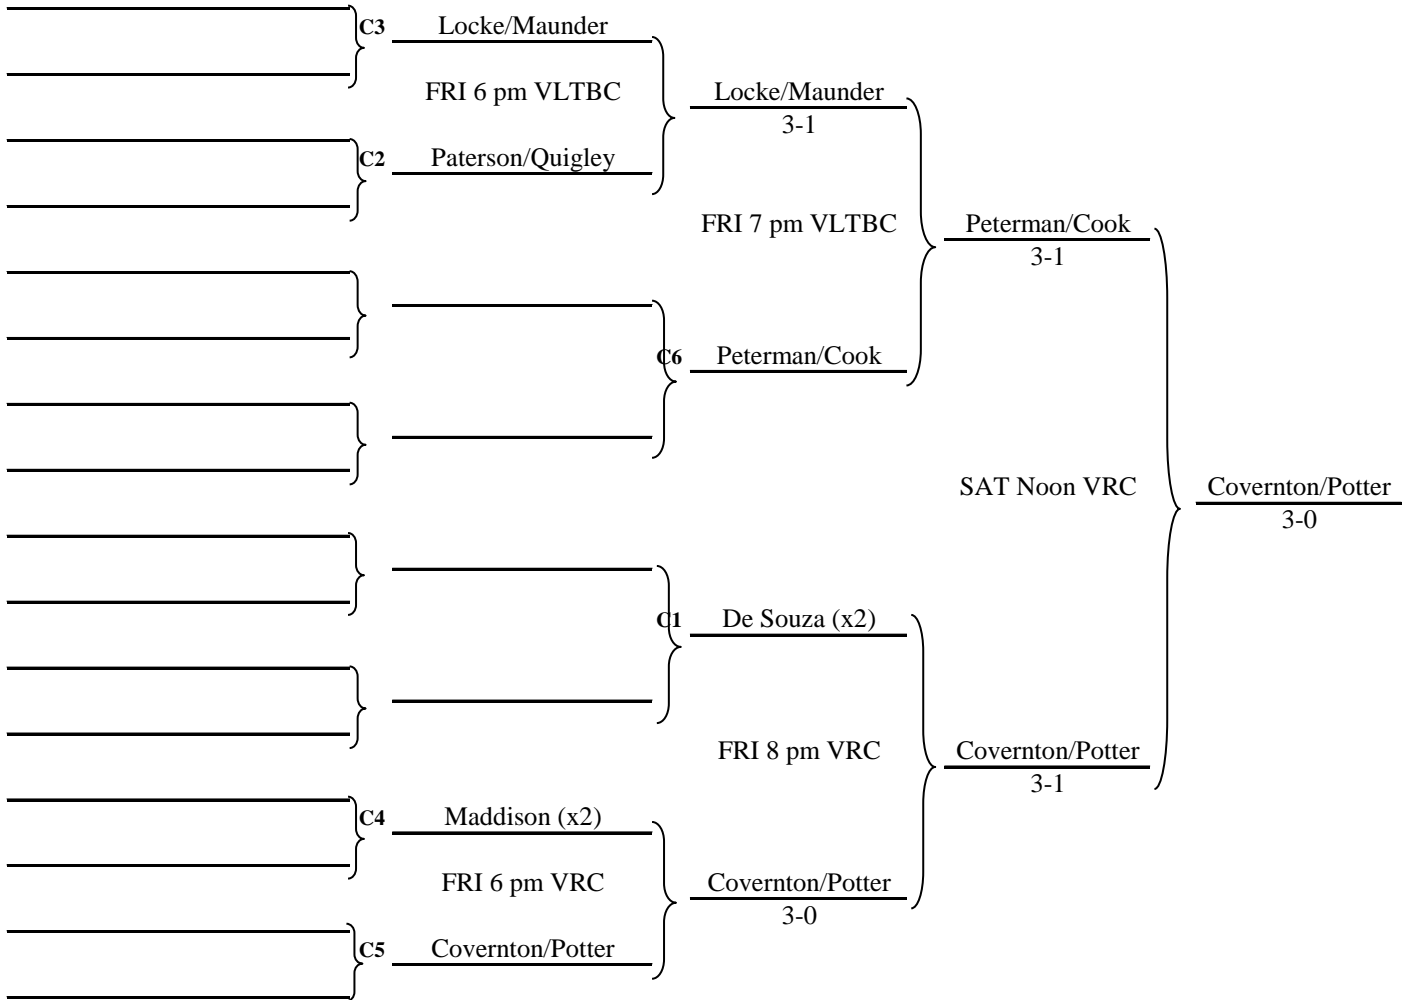

Gamble "100" CONSOLATIONS "C" DRAW