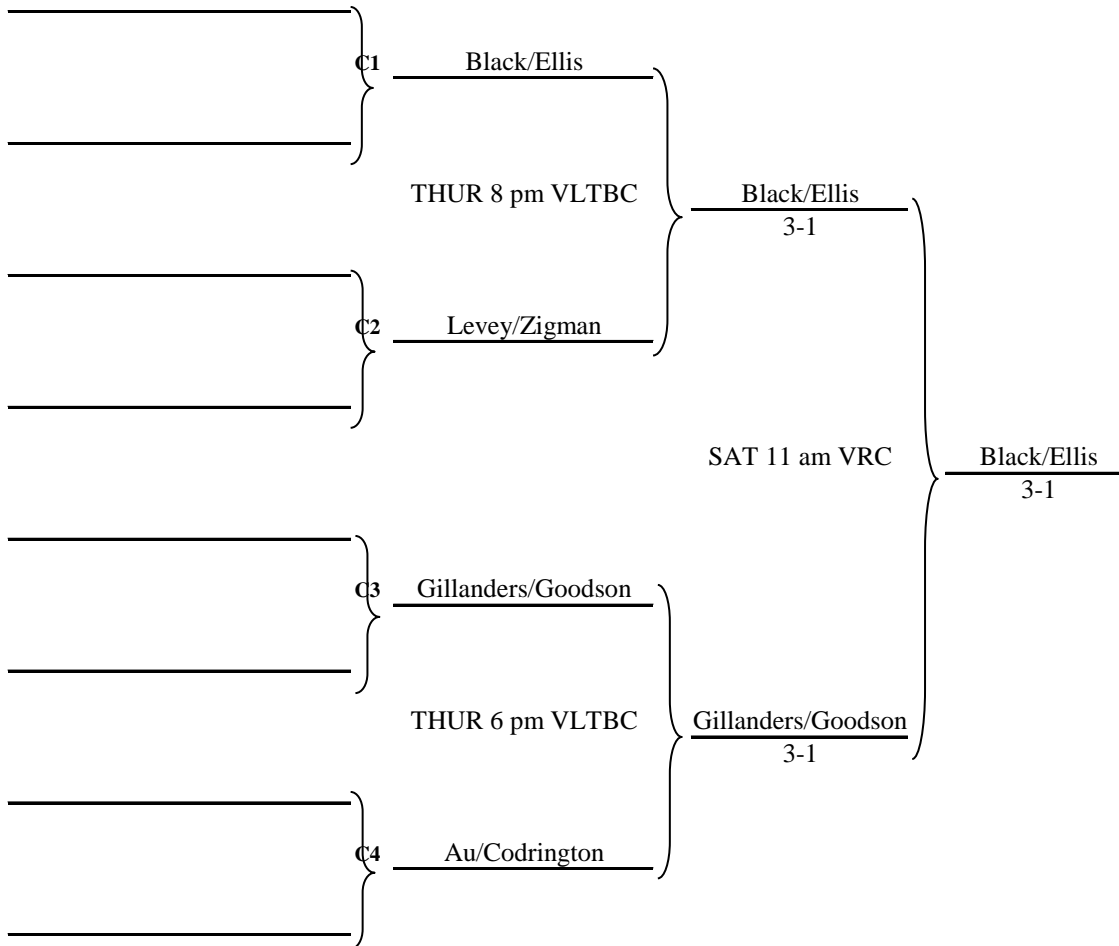

## Gamble "75" OPEN

### 3/4 "B" Final (Losing Semi Finalists)

# GAMBLE 100 & 75 DOUBLES SQUASH TOURNAMENT

**EVENT:**

## Gamble "75" CONSOLATIONS "C" DRAW